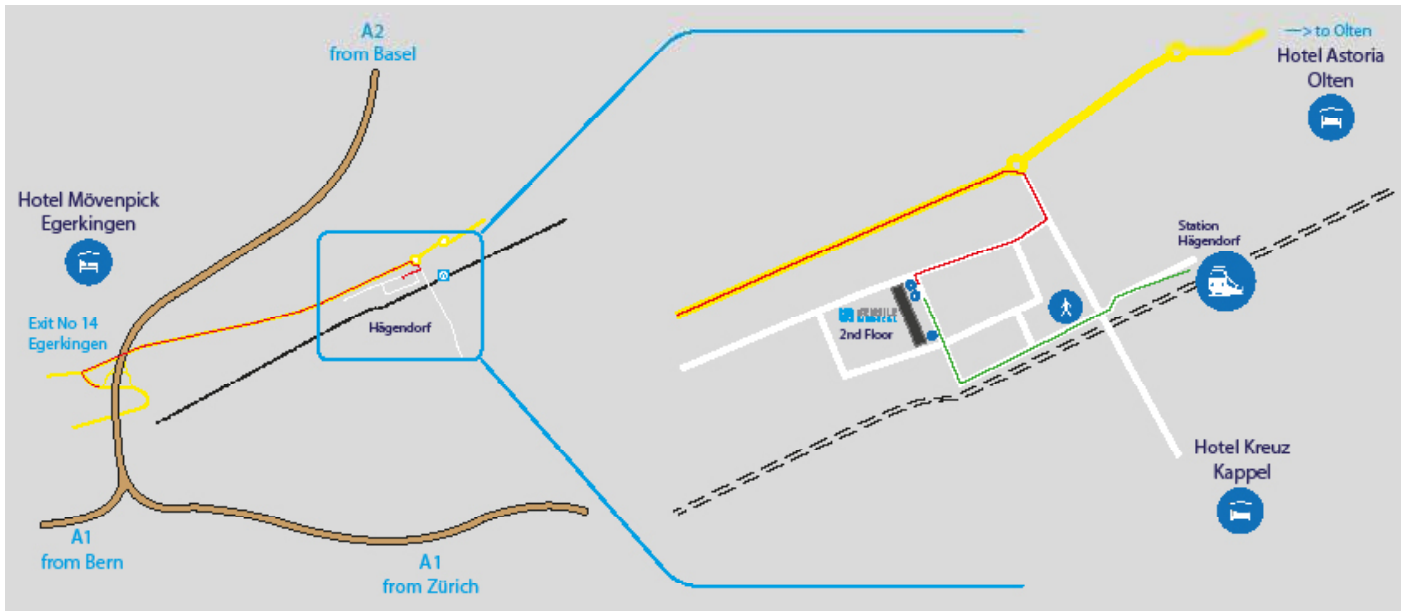

Approaching by car

GPS-Coordinates 47.3298°N / 7.83843°E

Motorway A2 from Basel:

Exit No. 14-Egerkingen - direction Olten/Hägendorf

Motorway A1 from Zürich:

Drive direction to Basel/Egerkingen - Exit No. 14 - Egerkingen - direction Olten/Hägendorf

Motorway A1 from Bern:

Drive direction to Basel/Egerkingen - Exit No. 14 - Egerkingen - direction Olten/Hägendorf

Parking

Visitor parking space is located next to the entrance.

Recommended Hotels

Hotel Astoria, Olten

Distance by car: 6 min to Sensile Medical.

www.movenpick.com

Hotel Kreuz, Kappel

Mittelgäustrasse 20, CH-4616 Kappel SO

Phone: +41 62 216 03 16

hotel@kreuz-kappel.ch

Service: Parking, Restaurant.

Location: In the village center.

Walking distance: 20 min to Sensile Medical.

www.kreuz-kappel.ch